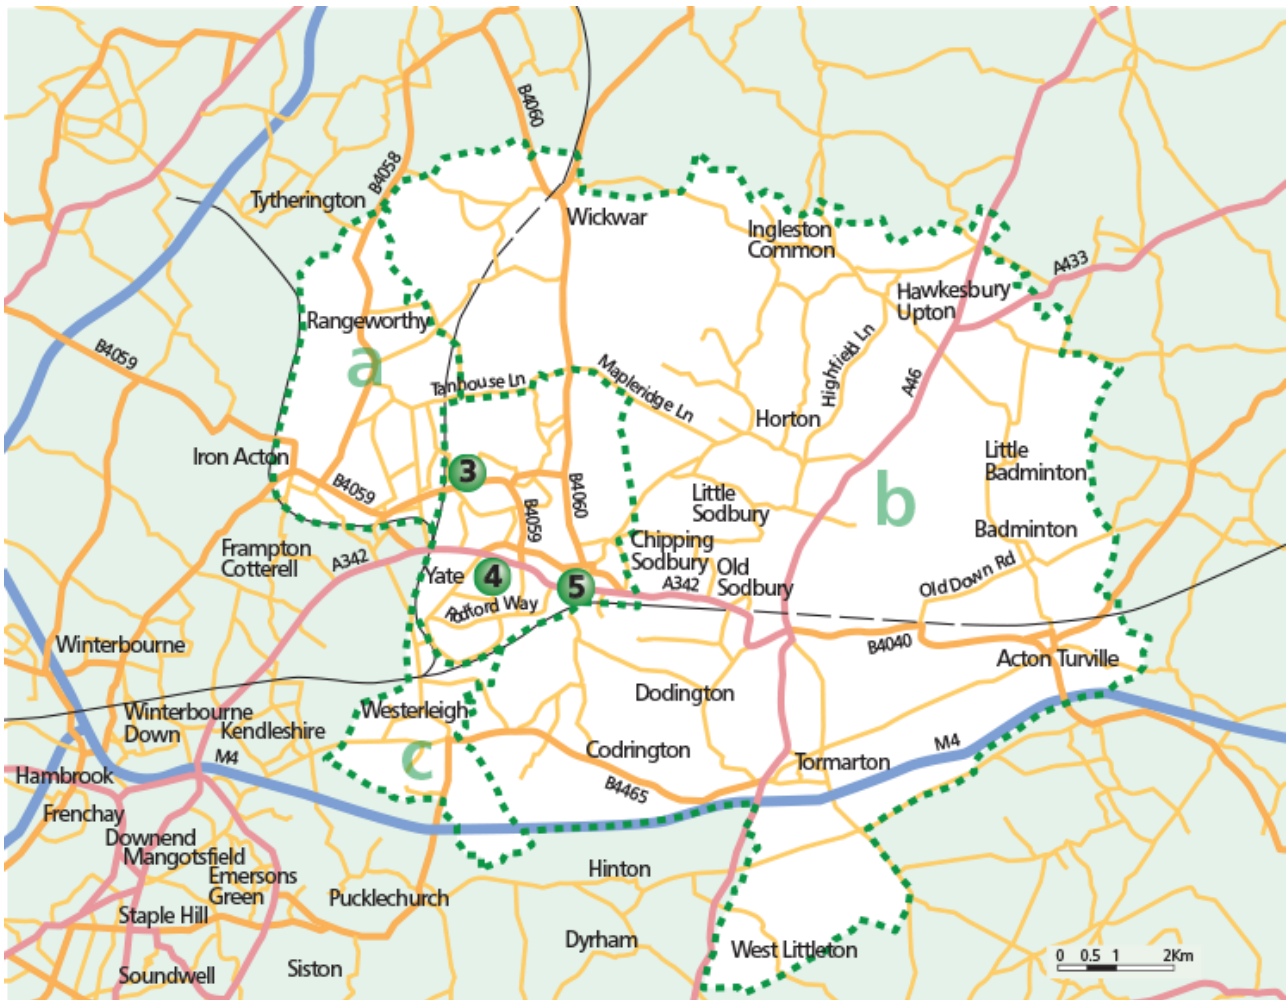

Yate and Chipping Sodbury Consortium Area of Prime Responsibility

3. **Brimsham Green School**
4. **Yate Academy**
5. **Chipping Sodbury School**

Brimsham Green School, Chipping Sodbury School and Yate Academy normally serve the Yate and Chipping Sodbury area.

- a Brimsham Green School has a First Area of Responsibility for the parish of Rangeworthy and most of Iron Acton.
- b Chipping Sodbury School has a First Area of Responsibility for the parishes of Wickwar, Hawkesbury, Horton, Little Sodbury, Acton Turville, Tormarton, part of Dodington parish and Old Sodbury area.
- c Yate Academy has a First Area of Responsibility for parts of Westerleigh and Dodington parishes.